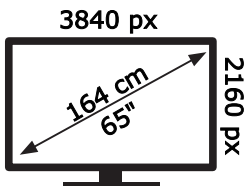

ENERG

KYDOS

K65VU22SD01

85 kWh/1000h

ABCDEF **G**

145 kWh/1000h

50747162

2019/2013