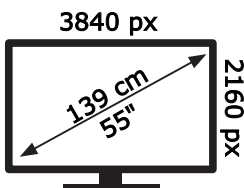

ENERG

KYDOS

K55VU22SD01

64 kWh/1000h

ABCDEF **G**

124 kWh/1000h

50747157

2019/2013